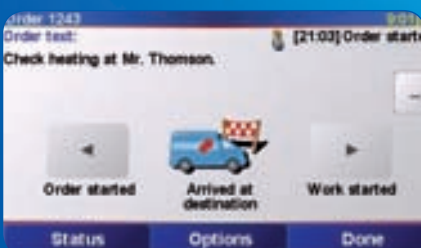

A day in the life with Connected Navigation

Follow your vehicles on digital maps on your computer

The driver informs the office he has started his working day

The office gets a quick overview of all outstanding orders

Send new orders with address information directly to the driver best positioned to take the job

The driver sees he has received a new order request via his TomTom GO

He can now accept the order by tapping the "I agree" button

Navigation can start immediately

The order has now been started

The order status is reported to the TomTom WEBFLEET system in the office

The driver informs the office he has arrived at the order destination