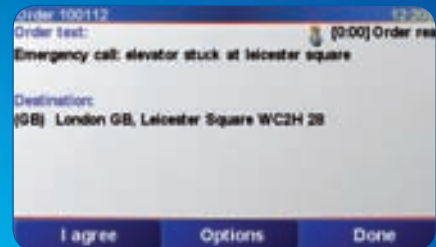

A day in the life with Connected Navigation

Follow your vehicles on digital maps on your computer

The driver informs the office he has started his working day

The office gets a quick overview of all outstanding orders

Send new orders with address information directly to the driver best positioned to take the job

The driver sees he has received a new order request via his TomTom GO

He can now accept the order by tapping the "I agree" button