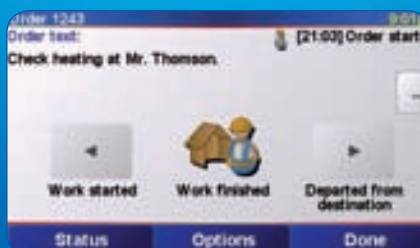

Navigation can start immediately

The order has now been started

The order status is reported to the TomTom WEBFLEET system in the office

The driver informs the office he has arrived at the order destination

He reports when the order is finished

Get different types of reports such as message reports, trip reports and status reports in a CSV or PDF format

Technical specifications

TomTom WEBFLEET

A computer with internet connection is required to use the TomTom WEBFLEET application.